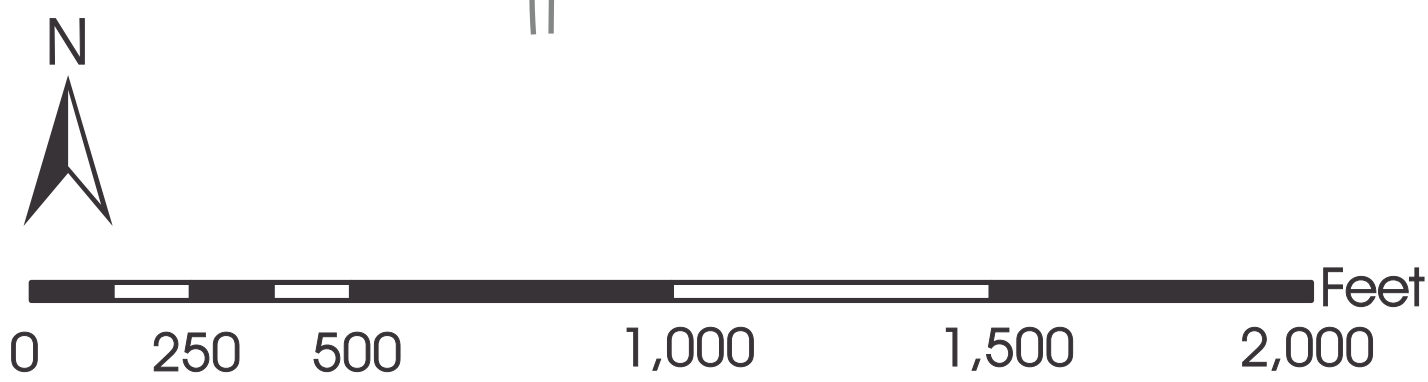

# Lowry Landfill Superfund Site Containment Remedy Components (January 2012 Status)

Note:  
Red Labels Denote  
Remedy Components