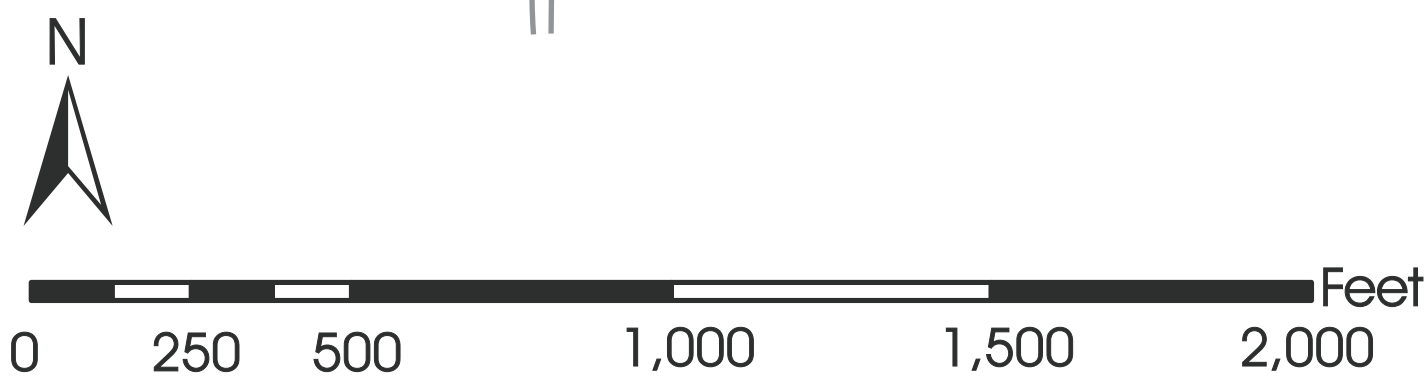

Lowry Landfill Superfund Site Containment Remedy Components (January 2009 Status)

Note:
Red Labels Denote
Remedy Components